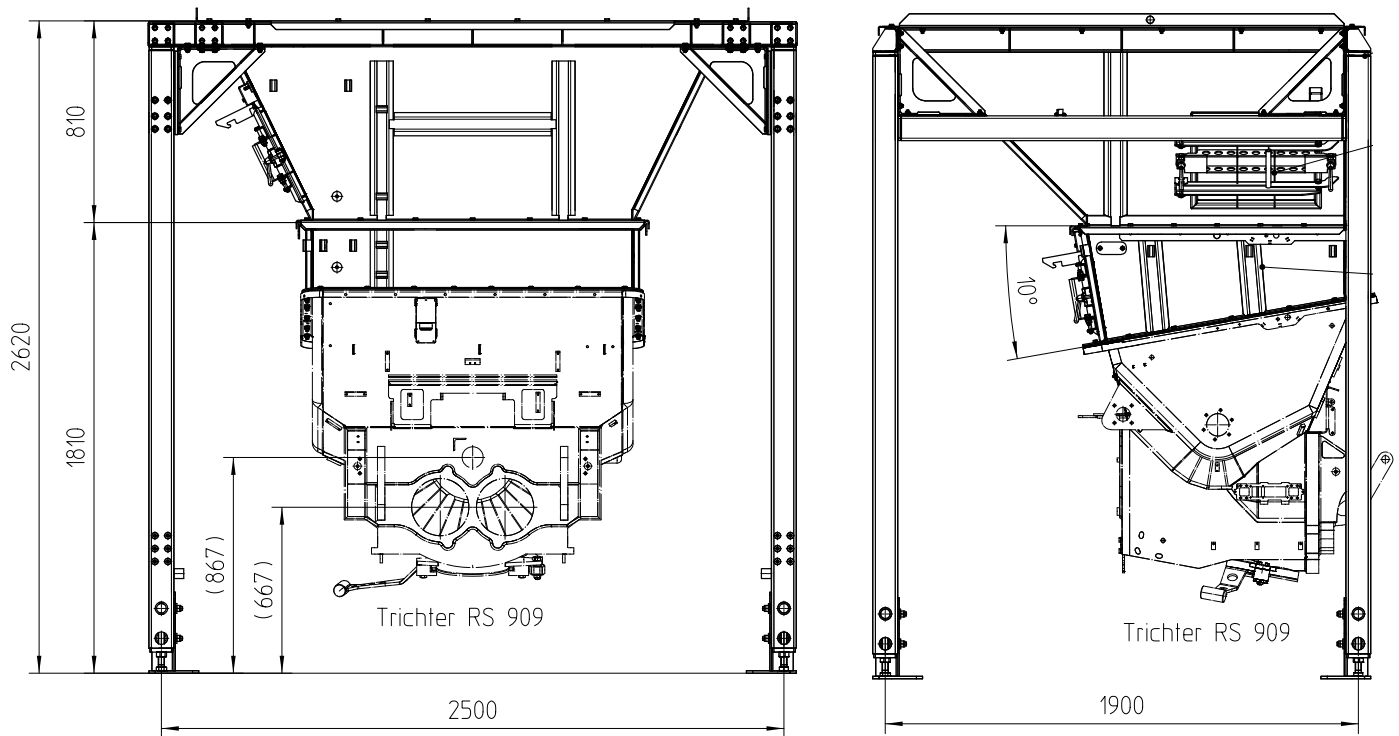

# RS 909 / 905 2300 I

Additional capacity 2.3 m<sup>3</sup>

Dimensions and weights depend on equipment. Subject to technical modifications and errors.  
Dimensions in mm. For illustration only.

## Technical data

Extension hopper		2300 I
Volume	m <sup>3</sup>	2.3
Equipable hoppers		RS 909, RS 905
Length	mm	2000
Width	mm	2606
Height	mm	2620
Weight	kg	860