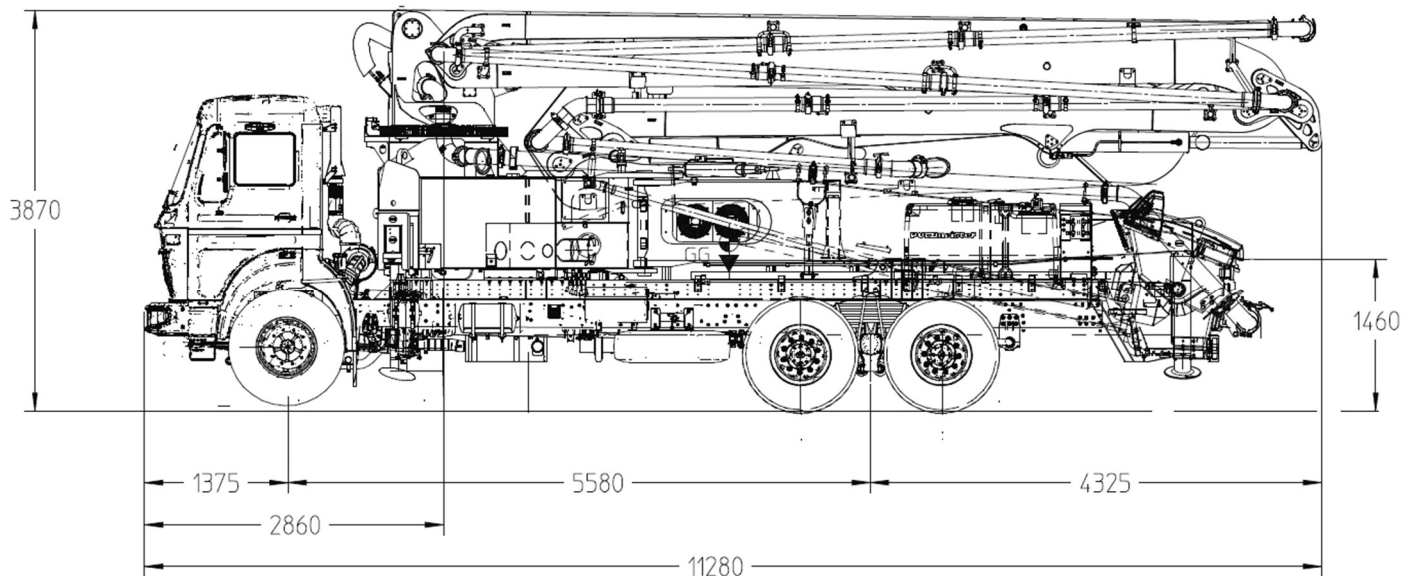

Putzmeister

Truck-mounted Concrete pump

BSF 42-5.10 H

Output up to 95 m³/h

Delivery pressure up to 82 bar

All data maximum theoretical.

Technical data for concrete pump

Model	BSF 42.10H
Output	95 m ³ /h
Delivery pressure	82 bar
Delivery cyl. fl	230 mm
Stroke of delivery cyl.	1400 mm
Strokes volume of delivery cyl.	116 L
Strokes / minute	27
Hydraulic ratio	4.3
Transfer tube	S transfer tube (S 2318LS)
Hopper	RS 909 Approx. 600L
Filling height	Approx. 1.35 m
Control system	Free flow hydraulics (FFH - EL)

- Dimensions, weights and engine power depend on truck model.

Technical data for boom

Model	Boom M42-5
Reach height	41.6 m
Horizontal reach	37.3 m
Reach depth max.	31 m
Max. support leg force	front : 215KN Rear : 225KN
Unfolding height	8.6 m
End hose length	4 m
Delivery line	DN 125/5.5
Slewing circle	365°
Number of arms	5
Folding system	Roll - Z - folding (RZ)
Hydraulic control	Module boom control (MBC)
Remote control	Cable remote control
Support	Front : Telescoping, diagonally Rear : Swinging

Reach information diagram, Support, Performance diagram

Scope of supply

Agitator safety cutout (RSA) in RFID with self-start protection

Central lubrication hopper, electrically

Concrete hopper RS 909 with agitator

Delivery cylinder chrome plated

End hose 4,0 m DN 125

Ergonic Graphic Display (EGD) with machine-failure-management

Ergonic Pump System (EPS) incl. Ergonic Output Control (EOC)

Flushing water pump 160 l/min 17-25 bar