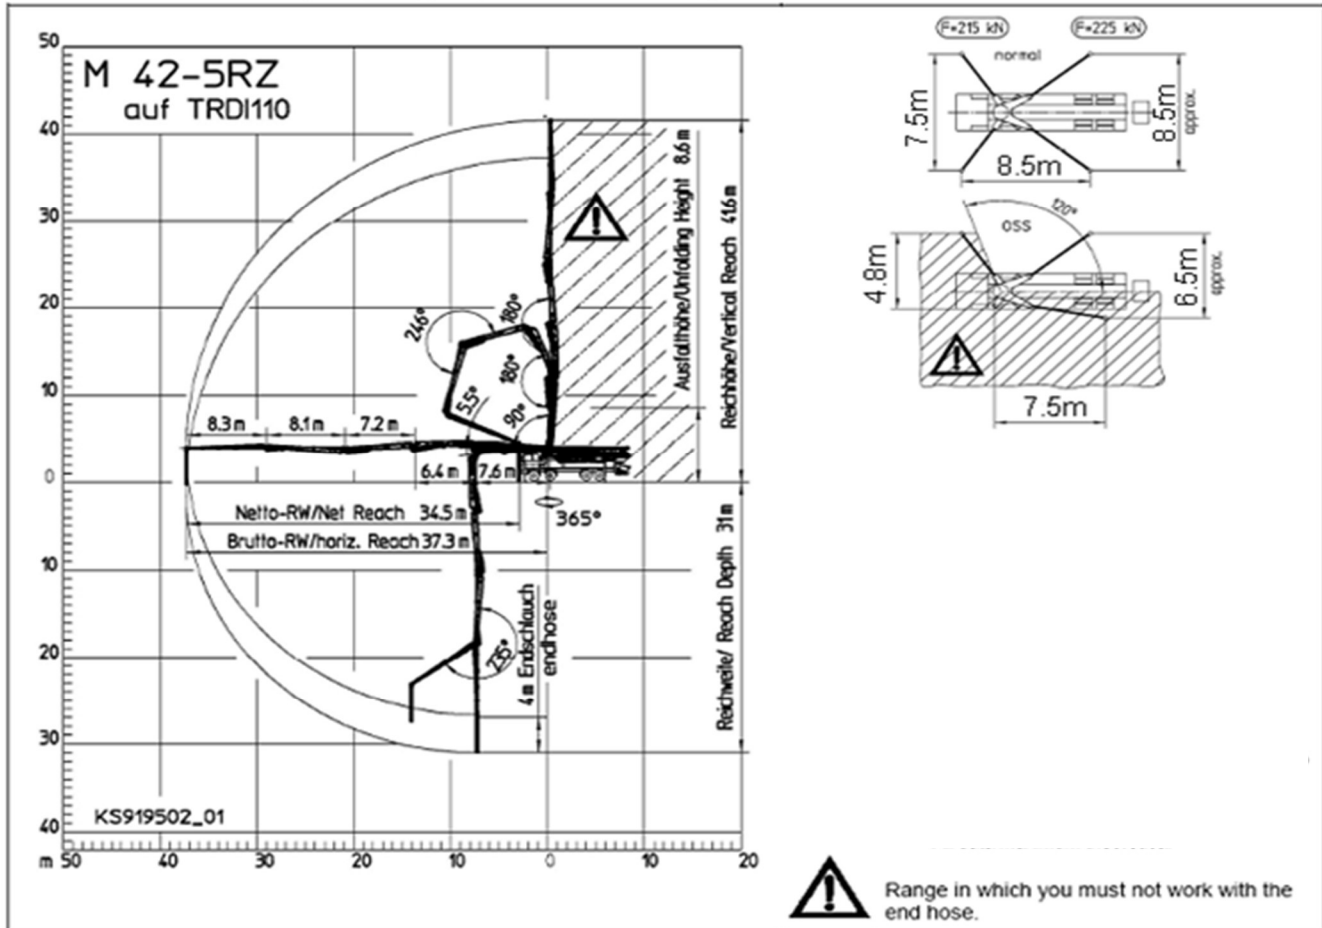

Putzmeister

Truck-mounted Concrete pump

BSF 42-5.10 H

Output up to 95 m³/h

Delivery pressure up to 82 bar

All data maximum theoretical.

Technical data for concrete pump

Model	BSF 42.10H
Output	95 m ³ /h
Delivery pressure	82 bar
Delivery cyl. fl	230 mm
Stroke of delivery cyl.	1400 mm
Strokes volume of delivery cyl.	116 L
Strokes / minute	27
Hydraulic ratio	4.3
Transfer tube	S transfer tube (S 2318LS)
Hopper	RS 909 Approx. 600L
Filling height	Approx. 1.35 m
Control system	Free flow hydraulics (FFH - EL)

- Dimensions, weights and engine power depend on truck model.

Technical data for boom

Model	Boom M42-5
Reach height	41.6 m
Horizontal reach	37.3 m
Reach depth max.	31 m
Max. support leg force	front : 215KN Rear : 225KN
Unfolding height	8.6 m
End hose length	4 m
Delivery line	DN 125/5.5
Slewing circle	365°
Number of arms	5
Folding system	Roll - Z - folding (RZ)
Hydraulic control	Module boom control (MBC)
Remote control	Cable remote control
Support	Front : Telescoping, diagonally Rear : Swinging

Reach information diagram, Support, Performance diagram

Scope of supply

Agitator safety cutout (RSA) in RFID with self-start protection

Central lubrication hopper, electrically

Concrete hopper RS 909 with agitator

Delivery cylinder chrome plated

End hose 4,0 m DN 125

Ergonic Graphic Display (EGD) with machine-failure-management

Ergonic Pump System (EPS) incl. Ergonic Output Control (EOC)

Flushing water pump 160 l/min 17-25 bar