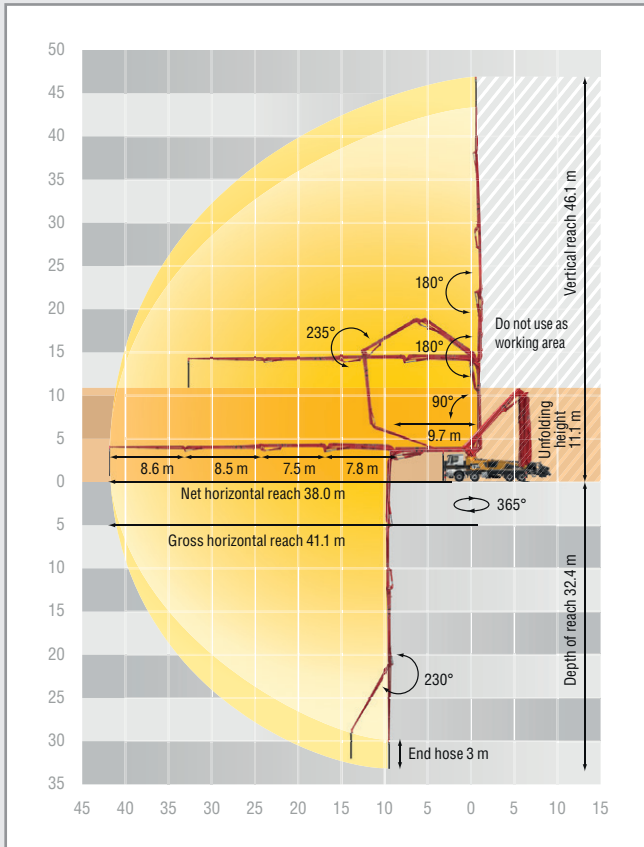

# BSF 47-5.10 H

Output up to 100 m<sup>3</sup>/h | Delivery pressure up to 82bar

## Technical Data

Boom M47			
Sections		5	
Reach height	m	46.1	
Horizontal reach:			
gross	m	41.1	
net	m	38.0	
Reach depth max.	m	32.4	
Unfolding height	m	11.1	
End hose length	m	3	
Folding system		RZ	
Delivery line		DIN 125	

Pump			
Rod Side	Output	m <sup>3</sup> /h	-
	Delivery pressure	bar	-
	Strokes	1/min.	-
Piston side	Output	m <sup>3</sup> /h	95
	Delivery pressure	bar	82
	Strokes	1/min.	27
	Delivery cylinder diameter	mm	230
	Stroke	mm	1400

\* Delivery line boom max. 85 bar.  
All data maximum theoretical.