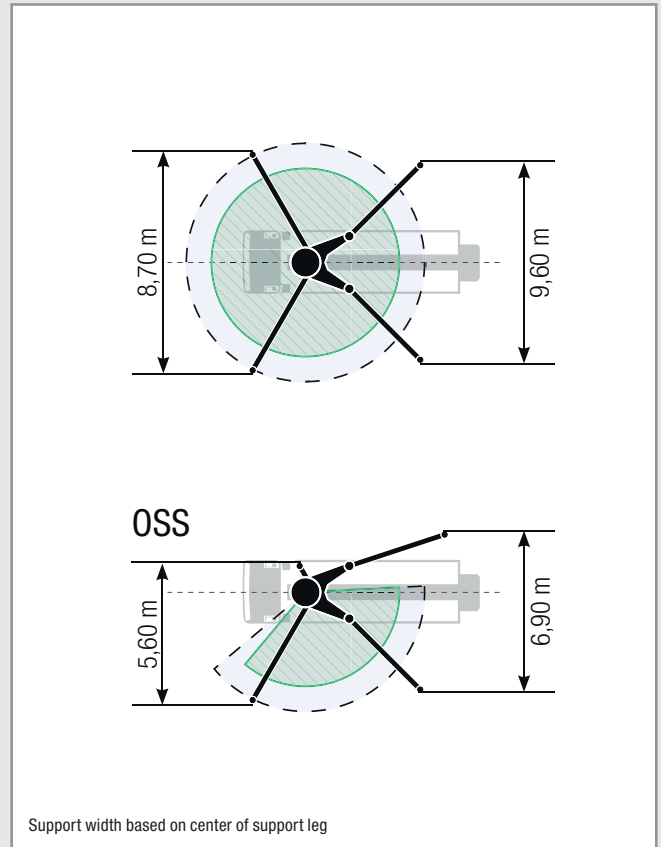

# BSF 47-5.10 H

Output up to 100 m<sup>3</sup>/h | Delivery pressure up to 82bar

## Technical Data

Boom M47			
Sections		5	
Reach height	m	46.1	
Horizontal reach:			
gross	m	41.1	
net	m	38.0	
Reach depth max.	m	32.4	
Unfolding height	m	11.1	
End hose length	m	3	
Folding system		RZ	
Delivery line		DIN 125	

Pump			
Rod Side	Output	m <sup>3</sup> /h	-
	Delivery pressure	bar	-
	Strokes	1/min.	-
Piston side	Output	m <sup>3</sup> /h	95
	Delivery pressure	bar	82
	Strokes	1/min.	27
	Delivery cylinder diameter	mm	230
	Stroke	mm	1400

\* Delivery line boom max. 85 bar.  
All data maximum theoretical.